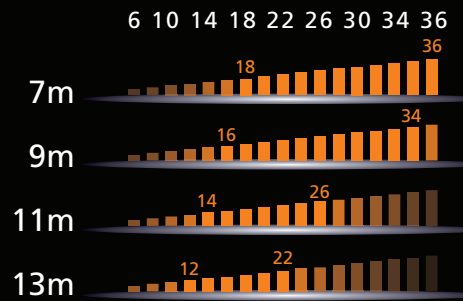

SBOW V.6

Versatility & Evolution

EXA VERSION 3

Performance & Sensation

Rider Level ★

- Beginner
- Intermediate
- Advanced

Rider Style ★

- Freeride
- Freestyle
- Wave

Performance ★

- Stability
- Reactivity
- De-power
- Re-launch
- Upwind
- Lift
- Hangtime
- Kite loop ability
- Quality construction

Wind Range ★

- 4m
- 6m
- 8m
- 10m
- 12m
- 14m
- 16m

**the new way to perform:
www.starkites.com**