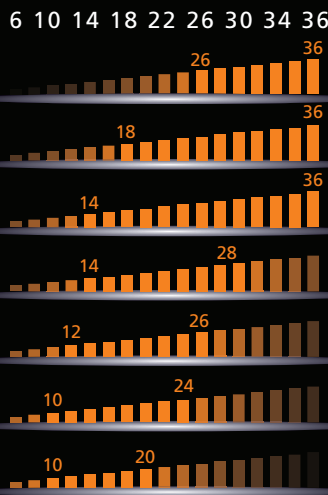

SBOW V.6

Versatility & Evolution

EXA VERSION 3

Performance & Sensation

Rider Level ★

- Beginner
- Intermediate
- Advanced

Rider Style ★

- Freeride
- Freestyle
- Wave

Performance ★

- Stability
- Reactivity
- De-power
- Re-launch
- Upwind
- Lift
- Hangtime
- Kite loop ability
- Quality construction

Wind Range ★

- 4m
- 6m
- 8m
- 10m
- 12m
- 14m
- 16m

**the new way to perform:
www.starkites.com**